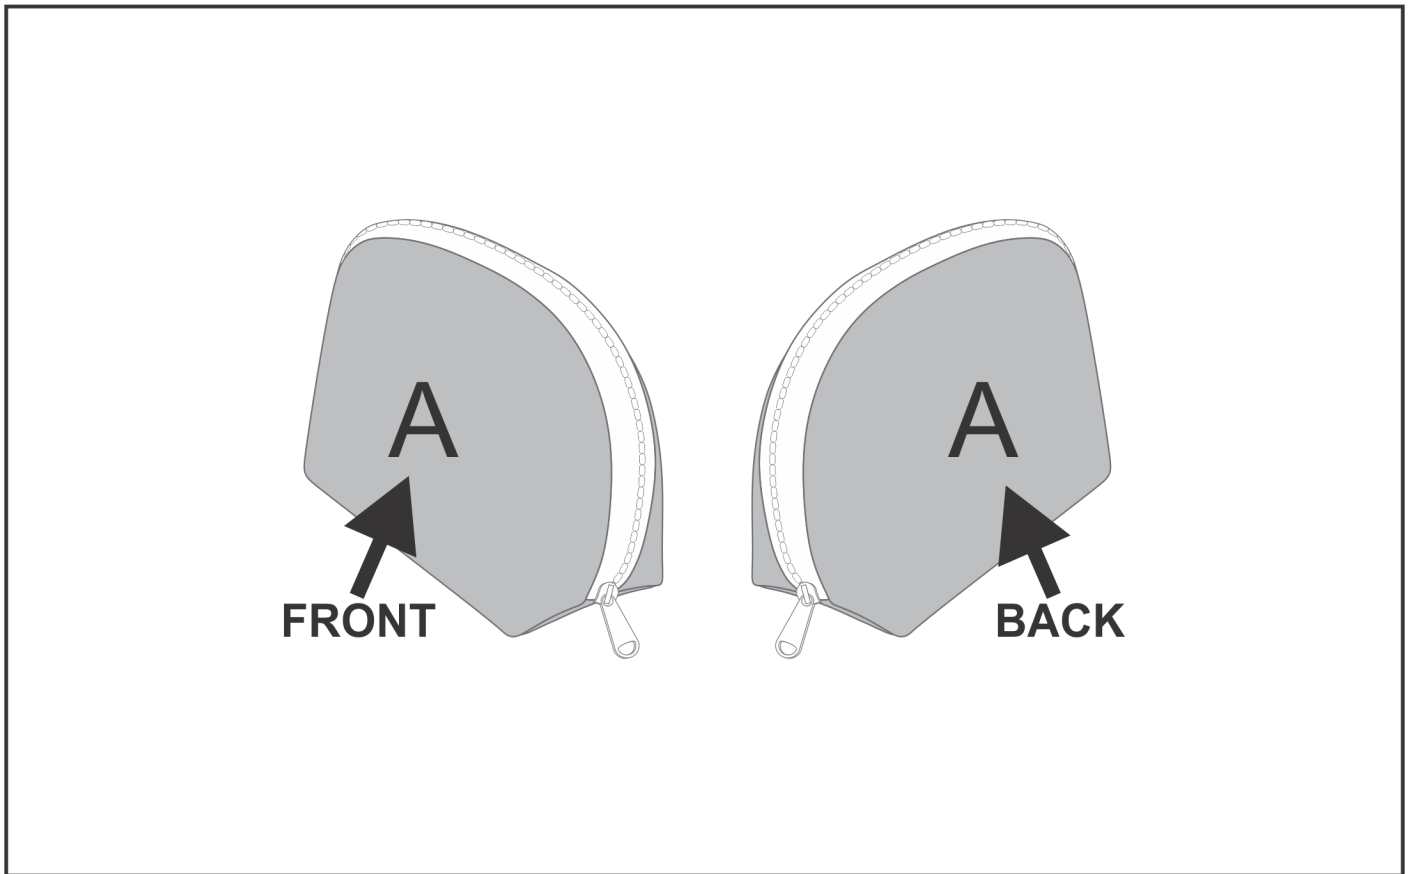

## Hoppla Victoria Mini Cosmetic Bag

### Need to know:

- Includes 1-Position Sublimation (setup fees apply)
- **Please Note: We cannot guarantee 100% logo Alignment on all Brandable Panels.**

#### **Position A**

1. Custom Sublimation A (CPSUB-A)  
Full Colour  
Size: 261mm wide x 371mm high